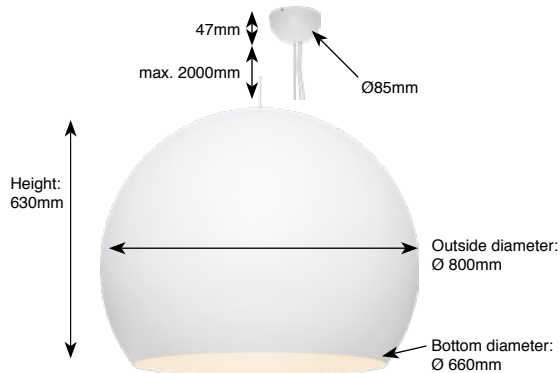

Globe 800 T1

Type Lounge
Mounting Suspended
Material Aluminium
El. class / IP Class I / IP20
Warranty: see p.348

Titan

CCT 2700K / 3000K / 4000K
CRI Ra90 (Ra80 on request)
SDCM 3
Luminous Flux LED 2700K - Ra90: (3x) 1100lm (124lm/W)
3000K - Ra90: (3x) 1156lm (130lm/W)
4000K - Ra90: (3x) 1172lm (132lm/W)
Luminous Flux System 2700K - Ra90: (3x) 880lm (86lm/W)
3000K - Ra90: (3x) 925lm (91lm/W)
4000K - Ra90: (3x) 938lm (92lm/W)
Beam angle 28° / 40°
LED Power (3x) 8.9W / 350mA (excl. driver)
System Power (3x) 10.2W / 350mA (incl. driver)

Titan Dim-to-warm LED (more info see p.330)

CCT Dim-to-warm 1800-3000K
CRI Ra90
Luminous Flux LED: (3x) 860lm - System: (3x) 688lm
LED Power (3x) 8.2W / 250mA (excl. driver)
System Power (3x) 9.4W / 250mA (incl. driver)

Atlas

Luminous Flux LED 2700K - Ra90: (3x) 2585lm (135lm/W)
3000K - Ra90: (3x) 2604lm (136lm/W)
4000K - Ra90: (3x) 2755lm (143lm/W)
Luminous Flux System 2700K - Ra90: (3x) 2096lm (93lm/W)
3000K - Ra90: (3x) 2112lm (96lm/W)
4000K - Ra90: (3x) 2234lm (99lm/W)
SDCM 3
Beam angle 22° / 45° / 58°
LED Power (3x) 19.7W / 700mA (excl. driver)
System Power (3x) 22.6W / 700mA (incl. driver)

Suspension set (included):

- Ceiling box (matching luminaire color)
- Integrated strain relief
- Single steel suspension wire
- 230V Textile supply cable max. 2000mm:
  - White cable: White luminaire
  - Grey cable: Grey luminaire
  - Black cable: All other luminaire colors

Globe 800 Textured (White + Gold Matt)