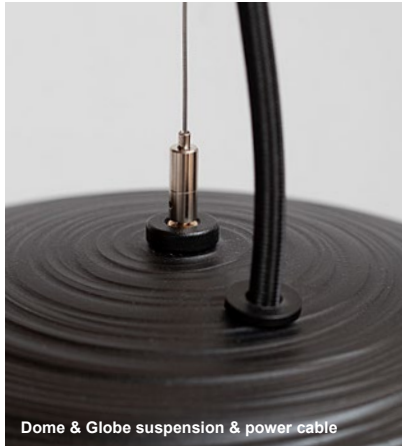

Black + Gold Matt

Globe 800 (Black + Gold Matt)

Dome & Globe connecting box (Black)

Dome & Globe suspension & power cable

Detail of Globe 500 Textured surface (Black)

Detail of Globe 800 T1 surface (Black)